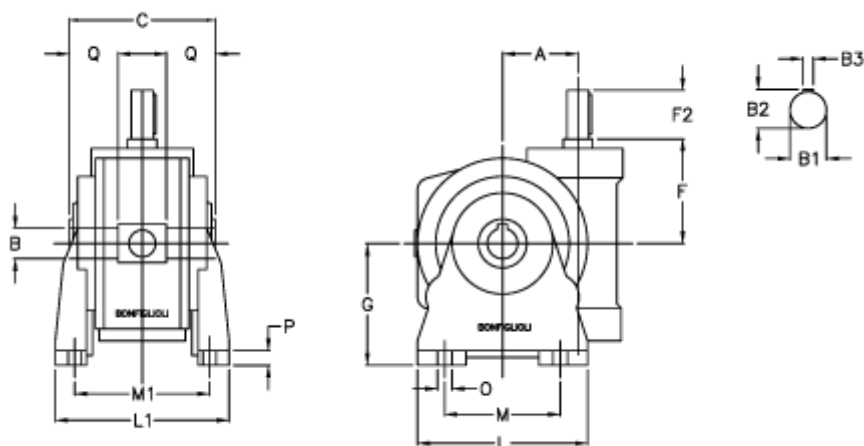

Article number: 3901150040300

Description: Worm gear with solid input shaft
VF 150V-40-HS

Measures

a	= 150.0	F2 = 65	Q = 55.0
B	= 50	g = 220	
B1	= 35	L = 330	
B2	= 38.0	L1 = 260	
B3	= 10	m = 240	
C	= 175	M1 = 211.0	
Description	= VF 150V-xx-HS	O = 18.0	
F	= 185.0	P = 20	